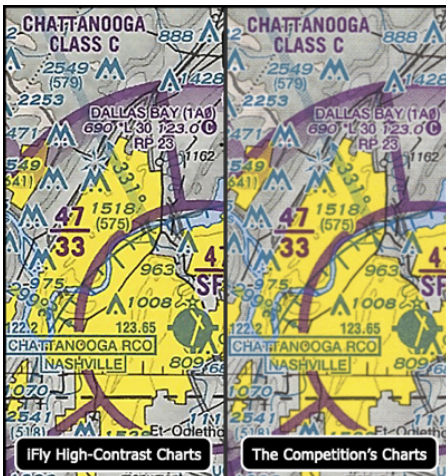

States Walter Boyd, President of Adventure Pilot: “We’ve had an incredible response from pilots wishing to beta test our app. We’ve seen thousands of downloads and have proven success across hundreds of device types. Pilots are telling us they love the charts, the features, the ease of use, and they love how we [Adventure Pilot] listen and respond. Creating a world class navigation app for Android is a critical priority for us, and I believe we have delivered on that goal.”

As planned, the iOS, Android and iFly GPS models will share the same look and functionality starting later this Spring, making iFly GPS the first completely universal pilot navigation solution.