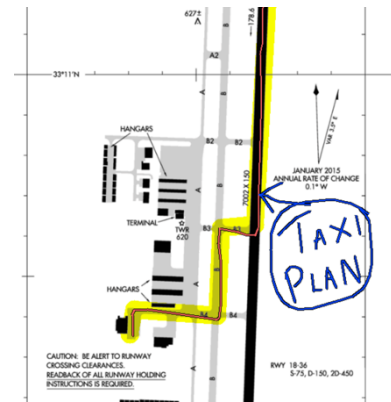

Contact: Walter Boyd
e. walter@adventurepilot.com
p. 888.200.5129 ext. 802

For Immediate Release

Say Goodbye to Pen and Paper New Sketch Pad Capabilities with iFly GPS™ Version 10.3

Dallas, TX – 10/8/18 – Adventure Pilot has announced the release of iFly GPS™ version 10.3 for all supported platforms: Android, Apple iPad/iPhone, Windows and its line of iFly portable aviation units. Noteworthy features included with this release are Sketch Mode and Runway Advisor.

With their latest release for iFly GPS™, Adventure Pilot is continuing with their mission to make navigation easier on pilots. Version 10.3 adds new features, improvements and bug fixes to the existing platform. Included in this update is the addition of Sketch Mode and Runway Advisor, both of which are game changers for how pilots use the platform.

“I am especially excited about how we implemented the Sketch Pad, with the one-tap toggle and simple menu bar - it’s so intuitive and convenient I believe all our pilots will benefit from this feature,” says Walter Boyd, owner and president of Adventure Pilot. The new Sketch feature was built with iFly’s tradition of keeping it simple – one tap to toggle in and out of sketch mode, and a simple menu bar allows quick selection of pen sizes, styles and other common actions.

Sketch Mode gives pilots the flexibility of drawing and highlighting on maps, dedicated sketch sheets, plates and diagrams. The feature allows pilots to discard their paper and pencil and use the tablet for quick notes, jotting down clearances, highlighting map areas or points of interest, drawing out planned taxi routes and anything else the pilot

can think up.