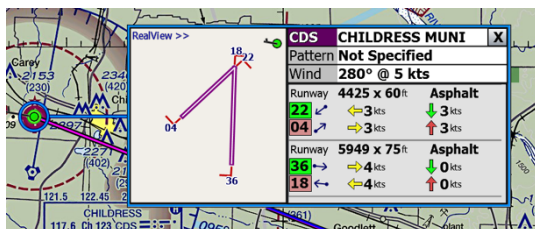

can think up.